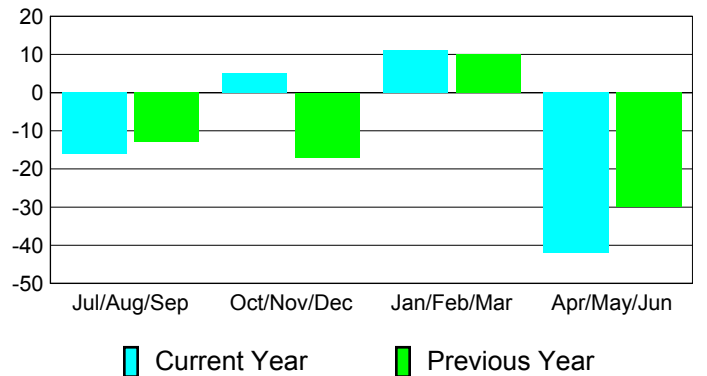

Comparison of Membership Gain/Loss

Current Year Compared to the Previous Year