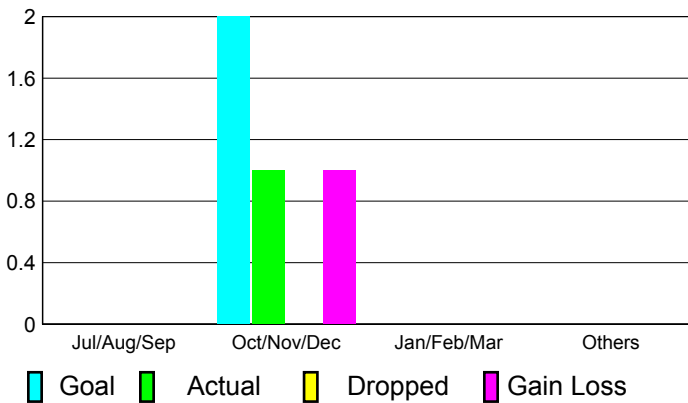

## CLUBS

**Club Results**  
2010-2011

**Clubs**  
2009-2010

Month	New Club Goal	Actual New Clubs	Actual Dropped Clubs	Gain/Loss of Clubs	Gain/Loss of Clubs
Jul/Aug/Sep	0	0	0	0	0
Oct/Nov/Dec	2	1	0	1	0
Jan/Feb/Mar	0	0	0	0	0
Apr/May/Jun	0	0	0	0	0
<b>Totals</b>	<b>2</b>	<b>1</b>	<b>0</b>	<b>1</b>	<b>0</b>

### Club Results 2010-2011

Goal, New, Dropped, Gain/Loss