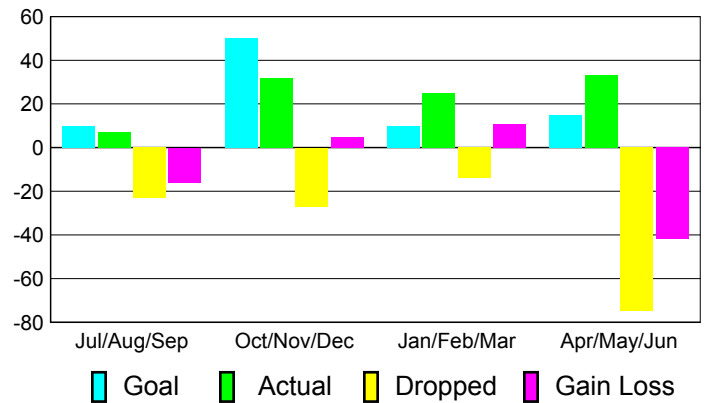

### Club Results 2010-2011

Goal, New, Dropped, Gain/Loss

## MEMBERSHIP

**Membership Results**  
2010-2011

**Membership**  
2009-2010

Month	Net Memb Goal	Actual New Memb	Actual Dropped Memb	Gain/Loss of Memb	Gain/Loss of Memb
Jul/Aug/Sep	10	7	-23	-16	-13
Oct/Nov/Dec	50	32	-27	5	-17
Jan/Feb/Mar	10	25	-14	11	10
Apr/May/Jun	15	33	-75	-42	-30
<b>Totals</b>	<b>85</b>	<b>97</b>	<b>-139</b>	<b>-42</b>	<b>-50</b>

### Membership Results 2010-2011

Goal, New, Dropped, Gain/Loss

### Comparison of Club Gain/Loss

Current Year Compared to the Previous Year